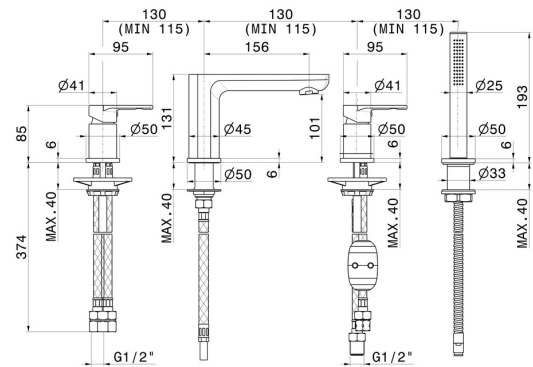

TECHNICAL DRAWING