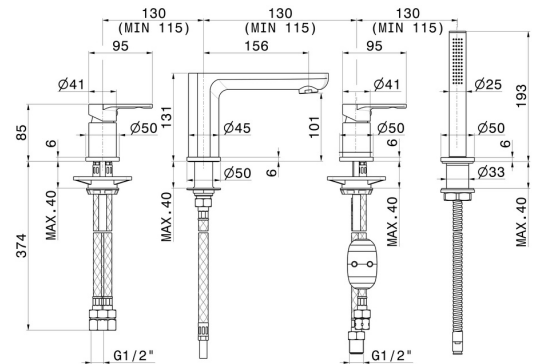

HAKA

72082C.59.066

4-hole complete set of deck-mounted mixer - finish PVD
Brushed steel

With spout, diverter and brass hand shower set

FEATURES

- | | |
|---------------|--------------------------|
| Material | Brass |
| Technology | Save Water |
| Installation | Deck-mounted |
| Hole type | 4 holes |
| Diverter type | Mechanic diverter |
| Water mixing | Mechanical |

TECHNICAL DRAWING

HAKA

72082C.59.066

4-hole complete set of deck-mounted mixer - finish PVD Brushed steel

AVAILABLE FINISHES

59.066

PVD Brushed steel

01.014