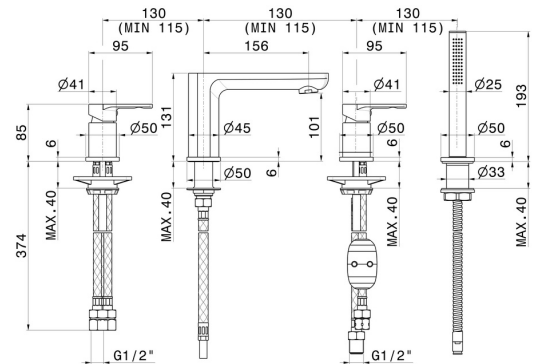

HAKA

72082C.59.097

4-hole complete set of deck-mounted mixer - finish PVD
Brushed Gold

With spout, diverter and brass hand shower set

FEATURES

- Material
- Technology
- Installation
- Hole type
- Diverter type
- Water mixing

- Brass
- Save Water
- Deck-mounted
- 4 holes
- Mechanic diverter
- Mechanical

TECHNICAL DRAWING

 **AR Preview**
try it in your home

More Details
on our [website](#)

HAKA

72082C.59.097

4-hole complete set of deck-mounted mixer - finish PVD Brushed Gold