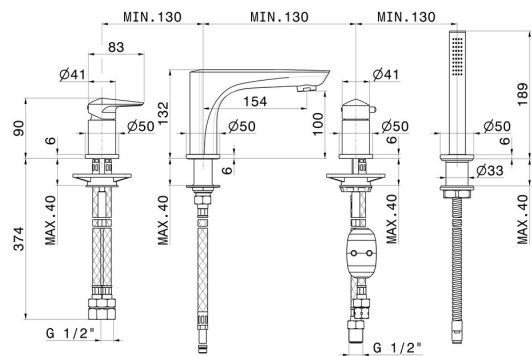

## 72282C.01.014

4-hole complete set of deck-mounted mixer - finish Matt White  
 Spout, diverter and brass hand shower set

### FEATURES

- |               |                          |
|---------------|--------------------------|
| Material      | <b>Brass</b>             |
| Technology    | <b>Save Water</b>        |
| Installation  | <b>Freestanding</b>      |
| Hole type     | <b>4 holes</b>           |
| Diverter type | <b>Mechanic diverter</b> |
| Water mixing  | <b>Mechanical</b>        |

### TECHNICAL DRAWING

**DELTA ZERO**

**72282C.01.014**

4-hole complete set of deck-mounted mixer - finish Matt White

**AVAILABLE FINISHES**

---

**01.014**

Matt White