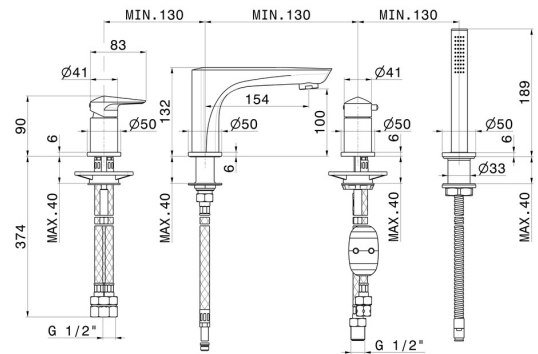

DELTA ZERO

72282C.58.061

4-hole complete set of deck-mounted mixer - finish PVD Copper Bronze

Spout, diverter and brass hand shower set

PVD Copper Bronze

FEATURES

- | | |
|---------------|--------------------------|
| Material | Brass |
| Technology | Save Water |
| Installation | Freestanding |
| Hole type | 4 holes |
| Diverter type | Mechanic diverter |
| Water mixing | Mechanical |

TECHNICAL DRAWING

DELTA ZERO

72282C.58.061

4-hole complete set of deck-mounted mixer - finish PVD Copper Bronze

AVAILABLE FINISHES

58.061

PVD Copper Bronze

01.014