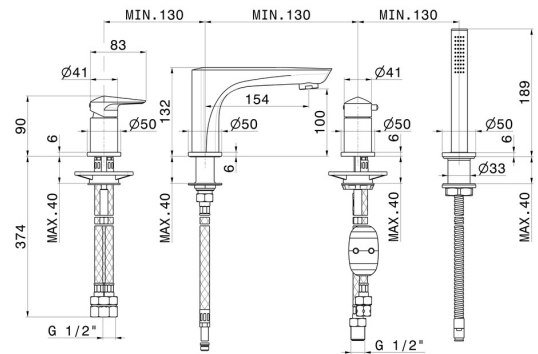

DELTA ZERO

72282C.59.067

4-hole complete set of deck-mounted mixer - finish PVD
Brushed Copper Bronze

Spout, diverter and brass hand shower set

PVD Brushed Copper Bronze

FEATURES

Material	Brass
Technology	Save Water
Installation	Freestanding
Hole type	4 holes
Diverter type	Mechanic diverter
Water mixing	Mechanical

TECHNICAL DRAWING

DELTA ZERO

72282C.59.067

4-hole complete set of deck-mounted mixer - finish PVD Brushed Copper Bronze

AVAILABLE FINISHES

59.067

PVD Brushed Copper Bronze

01.014