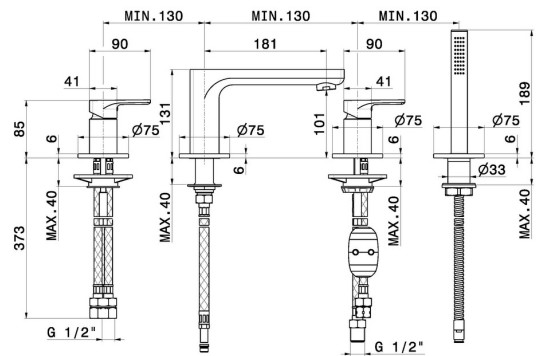

B-EASY

72682C.01.093

4-hole complete set of deck-mounted mixer - finish Matt Black

With spout, diverter and brass hand shower set

SAVE WATER

Matt Black

FEATURES

Material
Technology
Installation
Hole type
Diverter type
Water mixing

Brass
Save Water
Deck-mounted
4 holes
Mechanic diverter
Mechanical

TECHNICAL DRAWING

B-EASY

72682C.01.093

4-hole complete set of deck-mounted mixer - finish Matt Black

AVAILABLE FINISHES

01.093

Matt Black