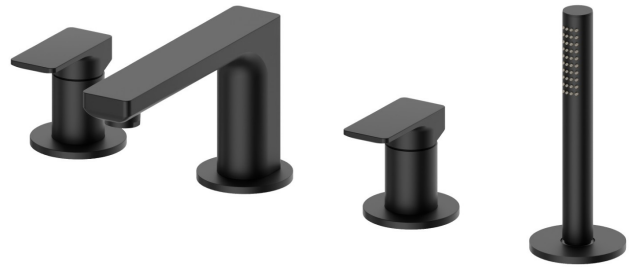

B-EASY

72682C.01.093

4-hole complete set of deck-mounted mixer - finish Matt Black

With spout, diverter and brass hand shower set

SAVE WATER

Matt Black

FEATURES

Material
Technology
Installation
Hole type
Diverter type
Water mixing

Brass
Save Water
Deck-mounted
4 holes
Mechanic diverter
Mechanical

TECHNICAL DRAWING

B-EASY

72682C.01.093

4-hole complete set of deck-mounted mixer - finish Matt Black

AVAILABLE FINISHES

01.093

Matt Black

01.014

finish Matt White

21.018

finish Chrome

M0.070

finish Titanium Satin

M0.071

finish Gold Satin