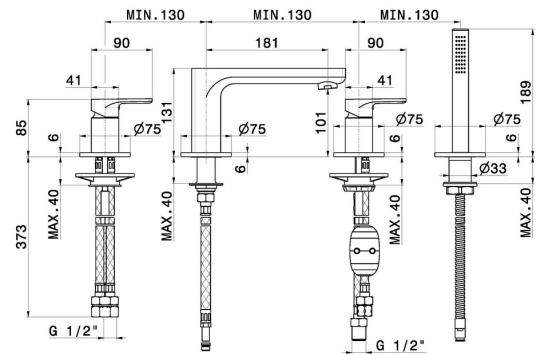

## 72682C.M0.070

4-hole complete set of deck-mounted mixer - finish Titanium Satin

With spout, diverter and brass hand shower set

### FEATURES

- |               |                          |
|---------------|--------------------------|
| Material      | <b>Brass</b>             |
| Technology    | <b>Save Water</b>        |
| Installation  | <b>Deck-mounted</b>      |
| Hole type     | <b>4 holes</b>           |
| Diverter type | <b>Mechanic diverter</b> |
| Water mixing  | <b>Mechanical</b>        |

### TECHNICAL DRAWING

**B-EASY**

**72682C.M0.070**

4-hole complete set of deck-mounted mixer - finish Titanium Satin

**AVAILABLE FINISHES**

---

 **M0.070**  
Titanium Satin

 **01.014**  
finish Matt White