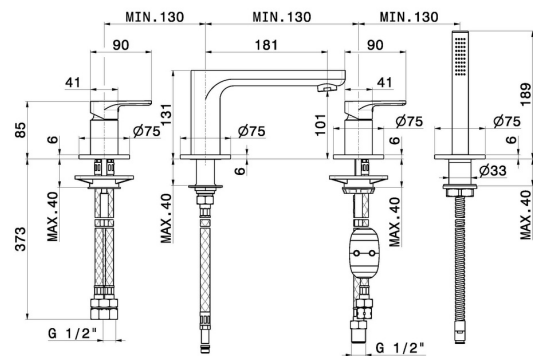

## 72682C.M0.071

4-hole complete set of deck-mounted mixer - finish Gold Satin

With spout, diverter and brass hand shower set

SAVE WATER

Gold Satin

### FEATURES

Material  
Technology  
Installation  
Hole type  
Diverter type  
Water mixing

**Brass**  
**Save Water**  
**Deck-mounted**  
**4 holes**  
**Mechanic diverter**  
**Mechanical**

### TECHNICAL DRAWING

**B-EASY**

**72682C.M0.071**

4-hole complete set of deck-mounted mixer - finish Gold Satin

**AVAILABLE FINISHES**

---

**M0.071**

Gold Satin