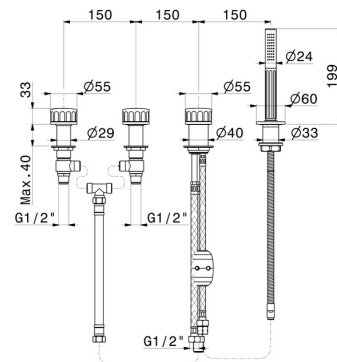

IONIKA

72881C.01.014

4-hole complete set of deck-mounted mixer, diverter and brass hand shower set - finish Matt White

FEATURES

- | | |
|---------------|--------------------------|
| Material | Brass |
| Technology | Save Water |
| Installation | Deck-mounted |
| Hole type | 4 holes |
| Diverter type | Mechanic diverter |
| Water mixing | Mechanical |

TECHNICAL DRAWING

IONIKA

72881C.01.014

4-hole complete set of deck-mounted mixer, diverter and brass hand shower set - finish Matt White

AVAILABLE FINISHES

01.014

Matt White

01.093