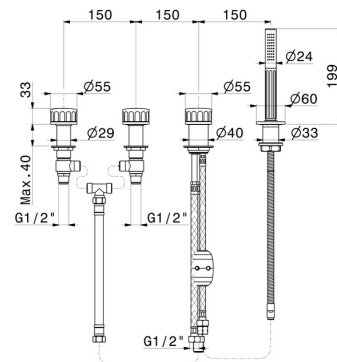

# IONIKA

**72881C.01.093**

4-hole complete set of deck-mounted mixer, diverter and brass hand shower set - finish Matt Black

## FEATURES

- |               |                          |
|---------------|--------------------------|
| Material      | <b>Brass</b>             |
| Technology    | <b>Save Water</b>        |
| Installation  | <b>Deck-mounted</b>      |
| Hole type     | <b>4 holes</b>           |
| Diverter type | <b>Mechanic diverter</b> |
| Water mixing  | <b>Mechanical</b>        |

## TECHNICAL DRAWING

**IONIKA**

**72881C.01.093**

4-hole complete set of deck-mounted mixer, diverter and brass hand shower set - finish Matt Black

**AVAILABLE FINISHES**

---

**01.093**

Matt Black