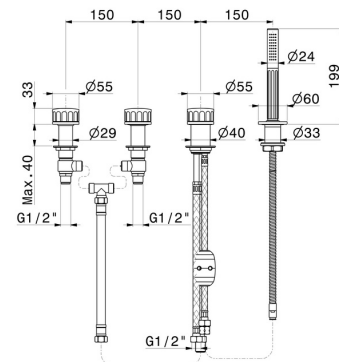

IONIKA

72881C.21.018

4-hole complete set of deck-mounted mixer, diverter and brass hand shower set - finish Chrome

Chrome

FEATURES

Material
Technology
Installation
Hole type
Diverter type
Water mixing

Brass
Save Water
Deck-mounted
4 holes
Mechanic diverter
Mechanical

TECHNICAL DRAWING

IONIKA

72881C.21.018

4-hole complete set of deck-mounted mixer, diverter and brass hand shower set - finish Chrome

AVAILABLE FINISHES

21.018

Chrome

01.014