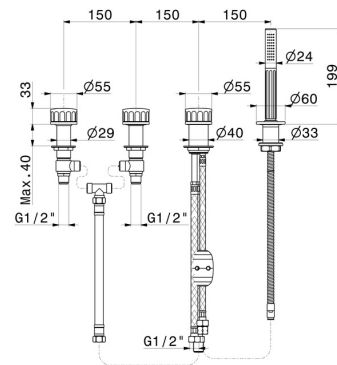

IONIKA

72881C.59.064

4-hole complete set of deck-mounted mixer, diverter and brass hand shower set - finish PVD Brushed Gun Metal

PVD Brushed Gun Metal

FEATURES

- | | |
|---------------|--------------------------|
| Material | Brass |
| Technology | Save Water |
| Installation | Deck-mounted |
| Hole type | 4 holes |
| Diverter type | Mechanic diverter |
| Water mixing | Mechanical |

TECHNICAL DRAWING

IONIKA

72881C.59.064

4-hole complete set of deck-mounted mixer, diverter and brass hand shower set - finish PVD Brushed Gun Metal

AVAILABLE FINISHES

59.064

PVD Brushed Gun Metal

01.014