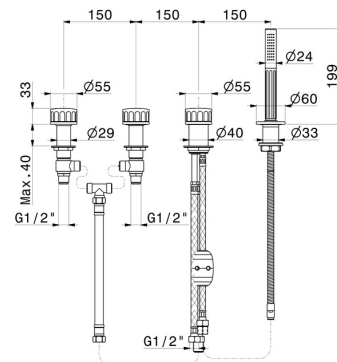

# IONIKA

**72881C.59.066**

4-hole complete set of deck-mounted mixer, diverter and brass hand shower set - finish PVD Brushed steel

PVD Brushed steel

## FEATURES

- |               |                          |
|---------------|--------------------------|
| Material      | <b>Brass</b>             |
| Technology    | <b>Save Water</b>        |
| Installation  | <b>Deck-mounted</b>      |
| Hole type     | <b>4 holes</b>           |
| Diverter type | <b>Mechanic diverter</b> |
| Water mixing  | <b>Mechanical</b>        |

## TECHNICAL DRAWING

**IONIKA**

**72881C.59.066**

4-hole complete set of deck-mounted mixer, diverter and brass hand shower set - finish PVD  
Brushed steel

**AVAILABLE FINISHES**

---

**59.066**

PVD Brushed steel