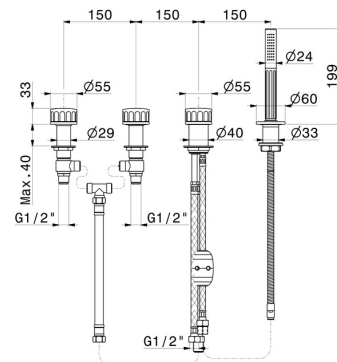

IONIKA

72881C.59.067

4-hole complete set of deck-mounted mixer, diverter and brass hand shower set - finish PVD Brushed Copper Bronze

PVD Brushed Copper Bronze

FEATURES

Material	Brass
Technology	Save Water
Installation	Deck-mounted
Hole type	4 holes
Diverter type	Mechanic diverter
Water mixing	Mechanical

TECHNICAL DRAWING

IONIKA

72881C.59.067

4-hole complete set of deck-mounted mixer, diverter and brass hand shower set - finish PVD Brushed Copper Bronze

AVAILABLE FINISHES

59.067

PVD Brushed Copper Bronze

01.014