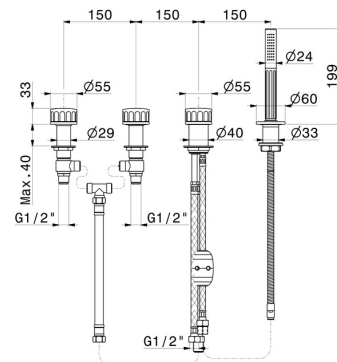

IONIKA

72881C.59.098

4-hole complete set of deck-mounted mixer, diverter and brass hand shower set - finish PVD Brushed Pale Gold

PVD Brushed Pale Gold

FEATURES

Material	Brass
Technology	Save Water
Installation	Deck-mounted
Hole type	4 holes
Diverter type	Mechanic diverter
Water mixing	Mechanical

TECHNICAL DRAWING

IONIKA

72881C.59.098

4-hole complete set of deck-mounted mixer, diverter and brass hand shower set - finish PVD Brushed Pale Gold

AVAILABLE FINISHES

59.098

PVD Brushed Pale Gold

01.014