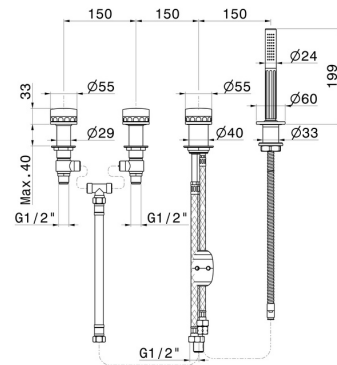

IONIKA SUPREME

72981C.01.014

4-hole complete set of deck-mounted mixer, diverter and brass hand shower set - finish Matt White

FEATURES

Material	Brass/Marble
Technology	Save Water
Installation	Deck-mounted
Hole type	4 holes
Diverter type	Mechanic diverter
Water mixing	Mechanical

TECHNICAL DRAWING

IONIKA SUPREME

72981C.01.014

4-hole complete set of deck-mounted mixer, diverter and brass hand shower set - finish Matt White

AVAILABLE FINISHES

01.014

Matt White

01.093