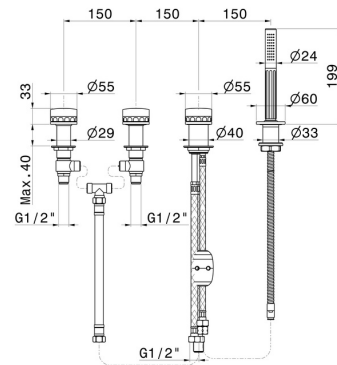

# IONIKA SUPREME

**72981C.21.018**

4-hole complete set of deck-mounted mixer, diverter and brass hand shower set - finish Chrome

Chrome

## FEATURES

Material	<b>Brass/Marble</b>
Technology	<b>Save Water</b>
Installation	<b>Deck-mounted</b>
Hole type	<b>4 holes</b>
Diverter type	<b>Mechanic diverter</b>
Water mixing	<b>Mechanical</b>

## TECHNICAL DRAWING

## **IONIKA SUPREME**

**72981C.21.018**

4-hole complete set of deck-mounted mixer, diverter and brass hand shower set - finish Chrome