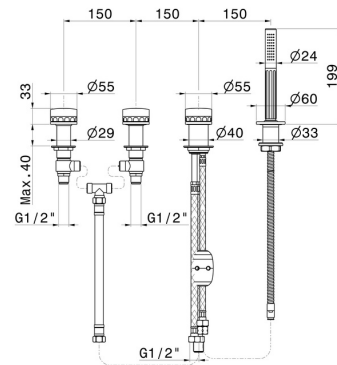

IONIKA SUPREME

72981C.59.064

4-hole complete set of deck-mounted mixer, diverter and brass hand shower set - finish PVD Brushed Gun Metal

PVD Brushed Gun Metal

FEATURES

Material	Brass/Marble
Technology	Save Water
Installation	Deck-mounted
Hole type	4 holes
Diverter type	Mechanic diverter
Water mixing	Mechanical

TECHNICAL DRAWING

IONIKA SUPREME

72981C.59.064

4-hole complete set of deck-mounted mixer, diverter and brass hand shower set - finish PVD Brushed Gun Metal

AVAILABLE FINISHES

59.064

PVD Brushed Gun Metal

01.014