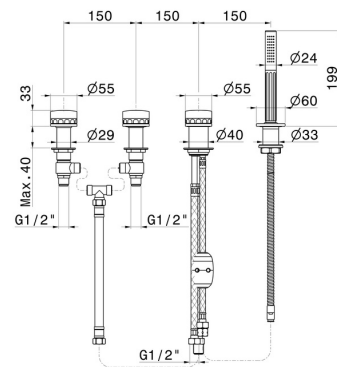

IONIKA SUPREME

72981C.59.066

4-hole complete set of deck-mounted mixer, diverter and brass hand shower set - finish PVD Brushed steel

FEATURES

Material	Brass/Marble
Technology	Save Water
Installation	Deck-mounted
Hole type	4 holes
Diverter type	Mechanic diverter
Water mixing	Mechanical

TECHNICAL DRAWING

IONIKA SUPREME

72981C.59.066

4-hole complete set of deck-mounted mixer, diverter and brass hand shower set - finish PVD
Brushed steel

AVAILABLE FINISHES

59.066

PVD Brushed steel

01.014