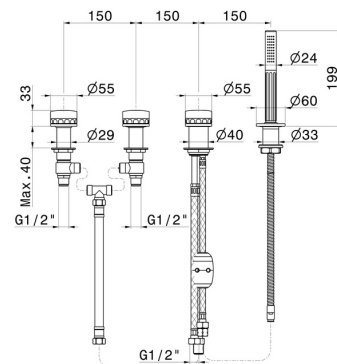

TECHNICAL DRAWING