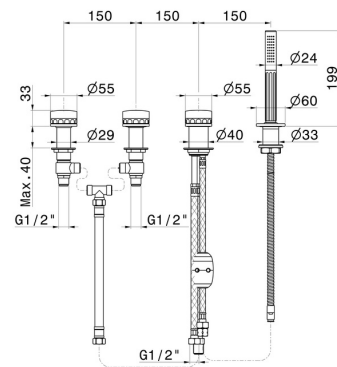

IONIKA SUPREME

72981C.59.098

4-hole complete set of deck-mounted mixer, diverter and brass hand shower set - finish PVD Brushed Pale Gold

PVD Brushed Pale Gold

FEATURES

Material	Brass/Marble
Technology	Save Water
Installation	Deck-mounted
Hole type	4 holes
Diverter type	Mechanic diverter
Water mixing	Mechanical

TECHNICAL DRAWING

IONIKA SUPREME

72981C.59.098

4-hole complete set of deck-mounted mixer, diverter and brass hand shower set - finish PVD Brushed Pale Gold

AVAILABLE FINISHES

59.098

PVD Brushed Pale Gold

01.014