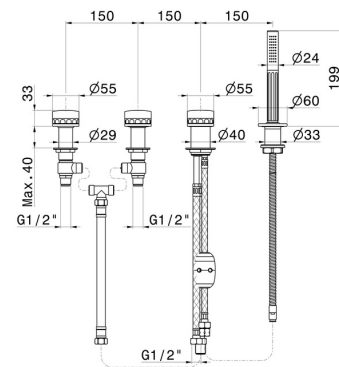

IONIKA ALLURE

73081C.01.014

4-hole complete set of deck-mounted mixer, diverter and brass hand shower set. - finish Matt White

FEATURES

Material	Brass/Marble
Installation	Deck-mounted
Hole type	4 holes
Diverter type	Mechanic diverter
Water mixing	Mechanical

TECHNICAL DRAWING

IONIKA ALLURE

73081C.01.014

4-hole complete set of deck-mounted mixer, diverter and brass hand shower set. - finish Matt White

AVAILABLE FINISHES

01.014

Matt White

01.093