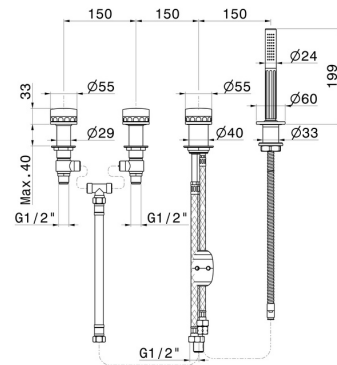

IONIKA ALLURE

73081C.01.093

4-hole complete set of deck-mounted mixer, diverter and brass hand shower set. - finish Matt Black

FEATURES

Material	Brass/Marble
Installation	Deck-mounted
Hole type	4 holes
Diverter type	Mechanic diverter
Water mixing	Mechanical

TECHNICAL DRAWING

IONIKA ALLURE

73081C.01.093

4-hole complete set of deck-mounted mixer, diverter and brass hand shower set. - finish Matt Black

AVAILABLE FINISHES

01.093

Matt Black

01.014