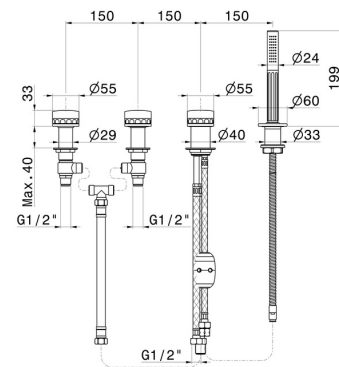

# IONIKA ALLURE

**73081C.21.018**

4-hole complete set of deck-mounted mixer, diverter and brass hand shower set. - finish Chrome

## FEATURES

Material	<b>Brass/Marble</b>
Installation	<b>Deck-mounted</b>
Hole type	<b>4 holes</b>
Diverter type	<b>Mechanic diverter</b>
Water mixing	<b>Mechanical</b>

## TECHNICAL DRAWING

**IONIKA ALLURE**

**73081C.21.018**

4-hole complete set of deck-mounted mixer, diverter and brass hand shower set. - finish Chrome

**AVAILABLE FINISHES**

---

**21.018**

Chrome