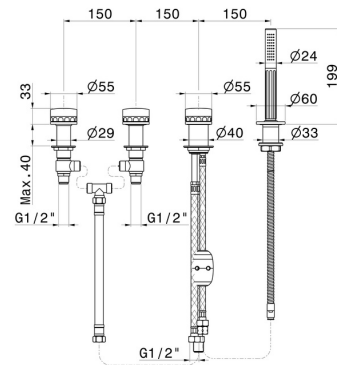

IONIKA ALLURE

73081C.59.064

4-hole complete set of deck-mounted mixer, diverter and brass hand shower set. - finish PVD Brushed Gun Metal

PVD Brushed Gun Metal

FEATURES

Material	Brass/Marble
Installation	Deck-mounted
Hole type	4 holes
Diverter type	Mechanic diverter
Water mixing	Mechanical

TECHNICAL DRAWING

IONIKA ALLURE

73081C.59.064

4-hole complete set of deck-mounted mixer, diverter and brass hand shower set. - finish PVD Brushed Gun Metal

AVAILABLE FINISHES

59.064

PVD Brushed Gun Metal

01.014