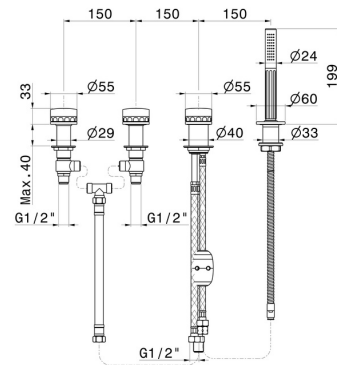

# IONIKA ALLURE

**73081C.59.066**

4-hole complete set of deck-mounted mixer, diverter and brass hand shower set. - finish PVD Brushed steel

PVD Brushed steel

## FEATURES

Material	<b>Brass/Marble</b>
Installation	<b>Deck-mounted</b>
Hole type	<b>4 holes</b>
Diverter type	<b>Mechanic diverter</b>
Water mixing	<b>Mechanical</b>

## TECHNICAL DRAWING

## **IONIKA ALLURE**

**73081C.59.066**

4-hole complete set of deck-mounted mixer, diverter and brass hand shower set. - finish PVD  
Brushed steel