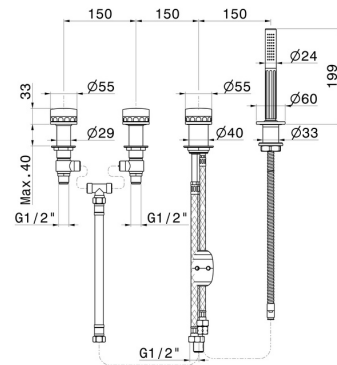

IONIKA ALLURE

73081C.59.067

4-hole complete set of deck-mounted mixer, diverter and brass hand shower set. - finish PVD Brushed Copper Bronze

PVD Brushed Copper Bronze

FEATURES

Material	Brass/Marble
Installation	Deck-mounted
Hole type	4 holes
Diverter type	Mechanic diverter
Water mixing	Mechanical

TECHNICAL DRAWING

IONIKA ALLURE

73081C.59.067

4-hole complete set of deck-mounted mixer, diverter and brass hand shower set. - finish PVD Brushed Copper Bronze

AVAILABLE FINISHES

59.067

PVD Brushed Copper Bronze