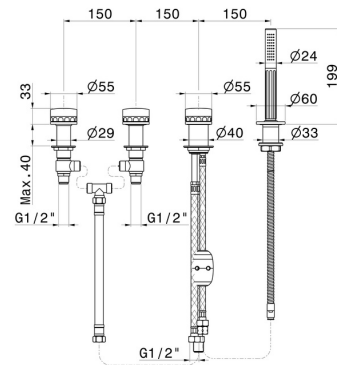

IONIKA ALLURE

73081C.59.098

4-hole complete set of deck-mounted mixer, diverter and brass hand shower set. - finish PVD Brushed Pale Gold

PVD Brushed Pale Gold

FEATURES

Material	Brass/Marble
Installation	Deck-mounted
Hole type	4 holes
Diverter type	Mechanic diverter
Water mixing	Mechanical

TECHNICAL DRAWING

IONIKA ALLURE

73081C.59.098

4-hole complete set of deck-mounted mixer, diverter and brass hand shower set. - finish PVD Brushed Pale Gold

AVAILABLE FINISHES

59.098

PVD Brushed Pale Gold

01.014