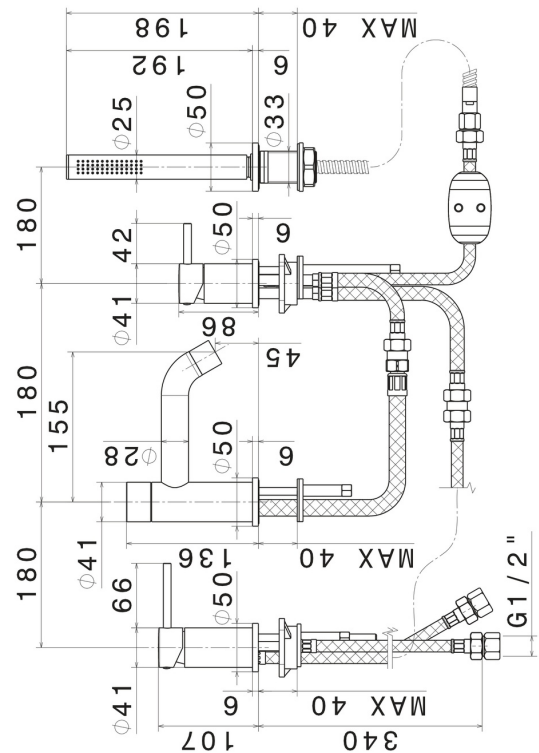

XT

4280C.61.020

4-hole complete set of deck-mounted mixer, spout, diverter and hand shower set - finish PVD Glossy Gold

PVD Glossy Gold

FEATURES

Material	Brass
Technology	Save Water
Installation	Deck-mounted
Hole type	4 holes
Diverter type	Mechanic diverter
Water mixing	Mechanical

TECHNICAL DRAWING

XT

4280C.61.020

4-hole complete set of deck-mounted mixer, spout, diverter and hand shower set - finish PVD Glossy Gold

AVAILABLE FINISHES

61.020

PVD Glossy Gold

01.014