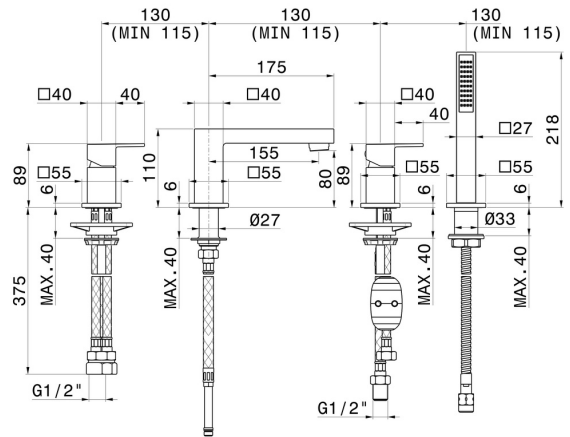

ERGO-Q

66482C.01.093

4-hole complete set of deck-mounted mixer, spout, diverter and hand shower set - finish Matt Black

FEATURES

- | | |
|---------------|--------------------------|
| Material | Brass |
| Technology | Save Water |
| Installation | Deck-mounted |
| Hole type | 4 holes |
| Diverter type | Mechanic diverter |
| Water mixing | Mechanical |

TECHNICAL DRAWING

ERGO-Q

66482C.01.093

4-hole complete set of deck-mounted mixer, spout, diverter and hand shower set - finish Matt Black

AVAILABLE FINISHES

01.093

Matt Black

21.018