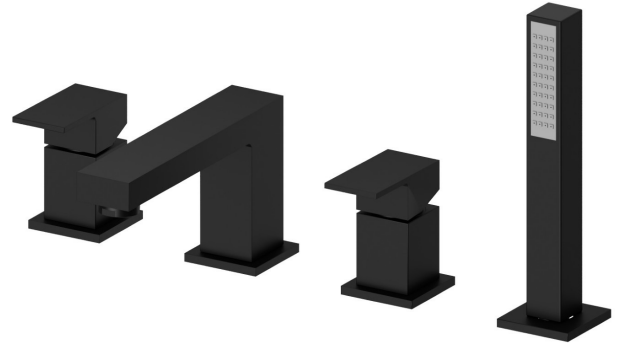

ERGO-Q

66482C.01.093

4-hole complete set of deck-mounted mixer, spout, diverter and hand shower set - finish Matt Black

FEATURES

- | | |
|---------------|--------------------------|
| Material | Brass |
| Technology | Save Water |
| Installation | Deck-mounted |
| Hole type | 4 holes |
| Diverter type | Mechanic diverter |
| Water mixing | Mechanical |

TECHNICAL DRAWING

ERGO-Q

66482C.01.093

4-hole complete set of deck-mounted mixer, spout, diverter and hand shower set - finish Matt Black

AVAILABLE FINISHES

01.093

Matt Black

21.018