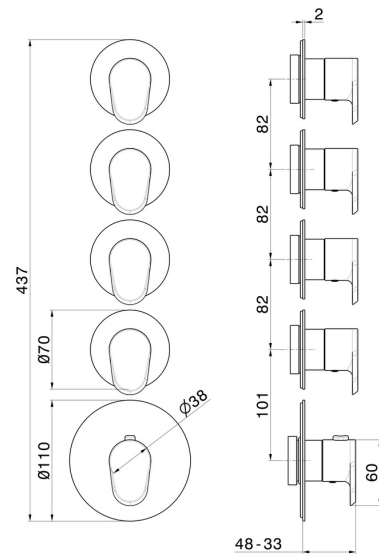

69877E.01.093

4 ways out concealed thermostatic multifunction selectors.
3/4" connections. Ø70 - finish Matt Black

FEATURES

Material	Brass
Installation	Wall concealed part
Outlets	4 Ways Out
Water mixing	Thermostatic
Required for installation	<u>27878.00.000</u>

TECHNICAL DRAWING

 **AR Preview**
try it in your home

More Details
on our [website](#)

69877E.01.093

4 ways out concealed thermostatic multifunction selectors. 3/4" connections. Ø70 - finish Matt Black

AVAILABLE FINISHES