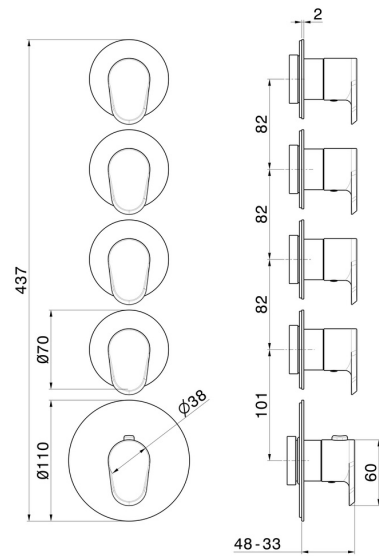

69877E.21.018

4 ways out concealed thermostatic multifunction selectors.
3/4" connections. Ø70 - finish Chrome

FEATURES

Material	Brass
Installation	Wall concealed part
Outlets	4 Ways Out
Water mixing	Thermostatic
Required for installation	<u>27878.00.000</u>

TECHNICAL DRAWING

 **AR Preview**
try it in your home

More Details
on our [website](#)

69877E.21.018

4 ways out concealed thermostatic multifunction selectors. 3/4" connections. Ø70 - finish Chrome

AVAILABLE FINISHES