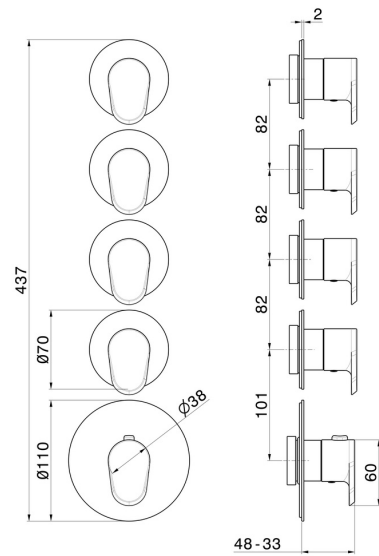

69877E.59.097

4 ways out concealed thermostatic multifunction selectors.
 3/4" connections. Ø70 - finish PVD Brushed Gold

FEATURES

| | |
|---------------------------|----------------------------|
| Material | Brass |
| Installation | Wall concealed part |
| Outlets | 4 Ways Out |
| Water mixing | Thermostatic |
| Required for installation | <u>27878.00.000</u> |

TECHNICAL DRAWING

69877E.59.097

4 ways out concealed thermostatic multifunction selectors. 3/4" connections. Ø70 - finish PVD
Brushed Gold

AVAILABLE FINISHES

 **59.097**
PVD Brushed Gold

 **01.093**
finish Matt Black

 **21.018**
finish Chrome

 **59.066**
finish PVD Brushed steel