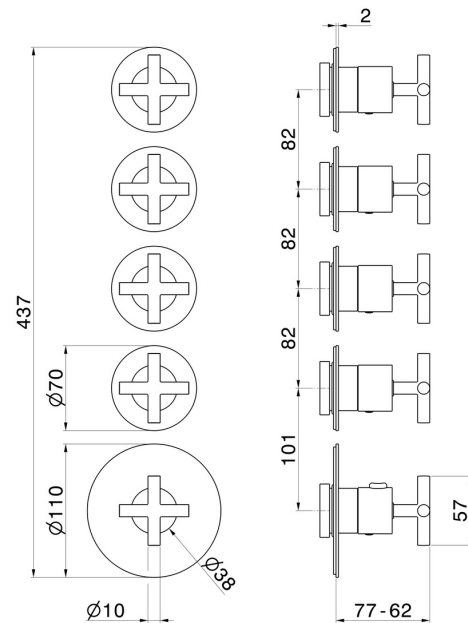

73417E.01.093

4 ways out concealed thermostatic multifunction selectors.
3/4" connections. Ø70. External part - finish Matt Black

FEATURES

Material	Brass
Installation	Wall concealed part
Outlets	4 Ways Out
Water mixing	Thermostatic
Required for installation	<u>27878.00.000</u>

TECHNICAL DRAWING

 **AR Preview**
try it in your home

More Details
on our [website](#)

73417E.01.093

4 ways out concealed thermostatic multifunction selectors. 3/4" connections. Ø70. External part - finish Matt Black