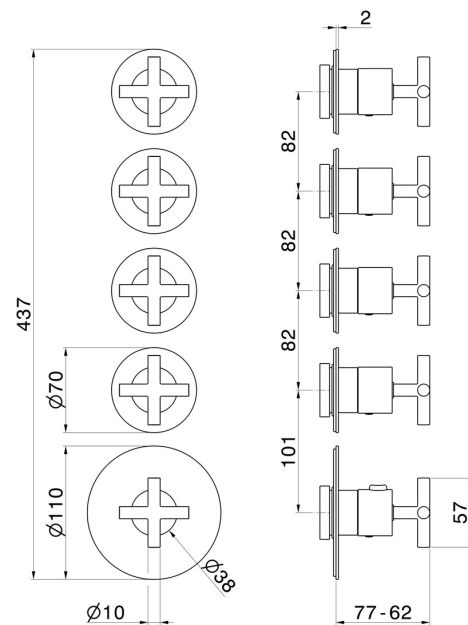

73417E.21.018

4 ways out concealed thermostatic multifunction selectors.
3/4" connections. Ø70. External part - finish Chrome

Chrome

FEATURES

Material	Brass
Installation	Wall concealed part
Outlets	4 Ways Out
Water mixing	Thermostatic
Required for installation	<u>27878.00.000</u>

TECHNICAL DRAWING

 **AR Preview**
try it in your home

More Details
on our [website](#)

73417E.21.018

4 ways out concealed thermostatic multifunction selectors. 3/4" connections. Ø70. External part - finish Chrome