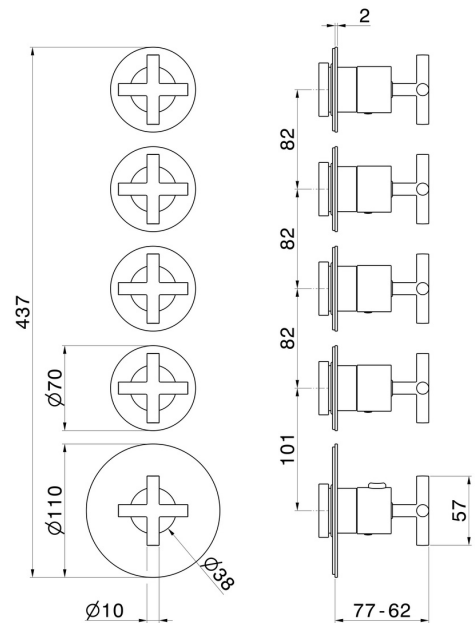

73417E.47.083

4 ways out concealed thermostatic multifunction selectors.
3/4" connections. Ø70. External part - finish Groove Bronze

FEATURES

Material	Brass
Installation	Wall concealed part
Outlets	4 Ways Out
Water mixing	Thermostatic
Required for installation	<u>27878.00.000</u>

TECHNICAL DRAWING

 **AR Preview**
try it in your home

More Details
on our [website](#)

73417E.47.083

4 ways out concealed thermostatic multifunction selectors. 3/4" connections. Ø70. External part - finish Groove Bronze