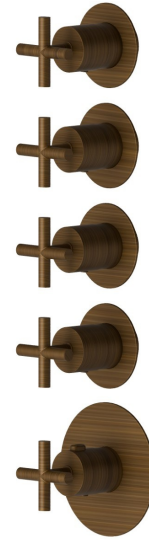

73417E.47.083

4 ways out concealed thermostatic multifunction selectors.
3/4" connections. Ø70. External part - finish Groove Bronze

FEATURES

Material	Brass
Installation	Wall concealed part
Outlets	4 Ways Out
Water mixing	Thermostatic
Required for installation	<u>27878.00.000</u>

TECHNICAL DRAWING

 **AR Preview**
try it in your home

More Details
on our [website](#)

73417E.47.083

4 ways out concealed thermostatic multifunction selectors. 3/4" connections. Ø70. External part - finish Groove Bronze

AVAILABLE FINISHES

47.083

Groove Bronze

01.093

finish Matt Black

21.018

finish Chrome

58.061

finish PVD Copper Bronze

58.063

finish PVD Gun Metal

59.098

finish PVD Brushed Pale Gold

61.020

finish PVD Glossy Gold

AR Preview
try it in your home