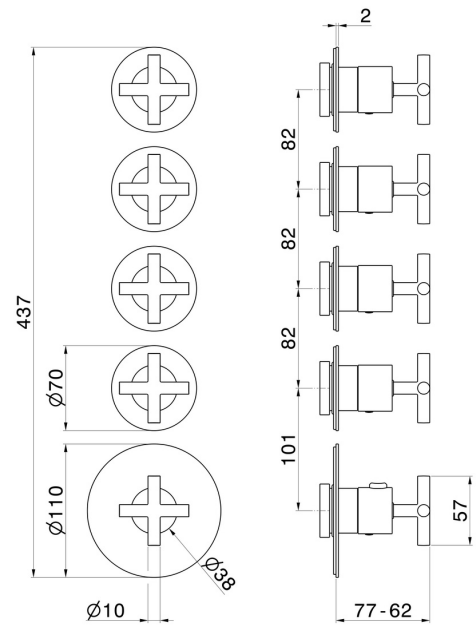

## 73417E.58.061

4 ways out concealed thermostatic multifunction selectors.  
3/4" connections. Ø70. External part - finish PVD Copper  
Bronze

### FEATURES

Material	<b>Brass</b>
Installation	<b>Wall concealed part</b>
Outlets	<b>4 Ways Out</b>
Water mixing	<b>Thermostatic</b>
Required for installation	<b><u>27878.00.000</u></b>

### TECHNICAL DRAWING

**73417E.58.061**

4 ways out concealed thermostatic multifunction selectors. 3/4" connections. Ø70. External part - finish PVD Copper Bronze

**AVAILABLE FINISHES**

---

**58.061**

PVD Copper Bronze