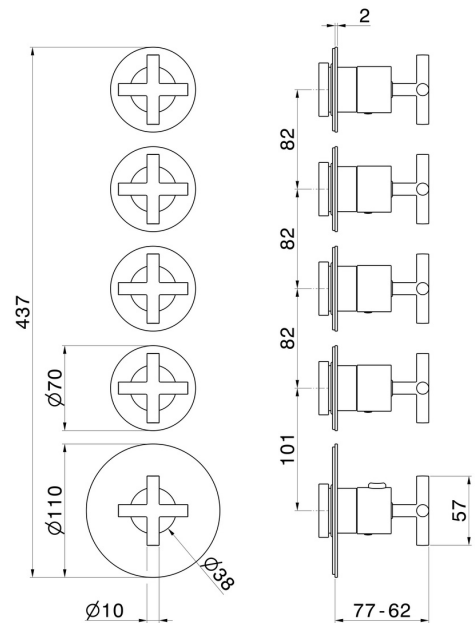

73417E.59.098

4 ways out concealed thermostatic multifunction selectors.
 3/4" connections. Ø70. External part - finish PVD Brushed
 Pale Gold

FEATURES

Material	Brass
Installation	Wall concealed part
Outlets	4 Ways Out
Water mixing	Thermostatic
Required for installation	<u>27878.00.000</u>

TECHNICAL DRAWING

 **AR Preview**
 try it in your home

More Details
 on our [website](#)

73417E.59.098

4 ways out concealed thermostatic multifunction selectors. 3/4" connections. Ø70. External part - finish PVD Brushed Pale Gold