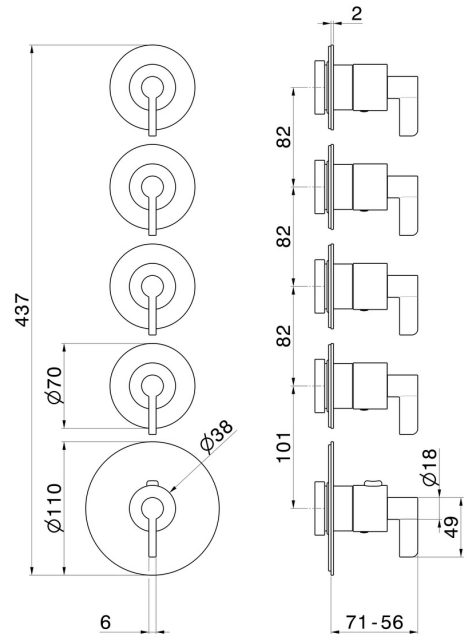

73424E.01.093

4 ways out concealed thermostatic multifunction selectors.
3/4" connections. Ø70. External part - finish Matt Black

FEATURES

Material	Brass
Installation	Wall concealed part
Outlets	4 Ways Out
Water mixing	Thermostatic
Required for installation	<u>27878.00.000</u>

TECHNICAL DRAWING

73424E.01.093

4 ways out concealed thermostatic multifunction selectors. 3/4" connections. Ø70. External part - finish Matt Black

AVAILABLE FINISHES

01.093

Matt Black

21.018

finish Chrome

47.083

finish Groove Bronze

58.061

finish PVD Copper Bronze

58.063

finish PVD Gun Metal

59.098

finish PVD Brushed Pale Gold

61.020

finish PVD Glossy Gold