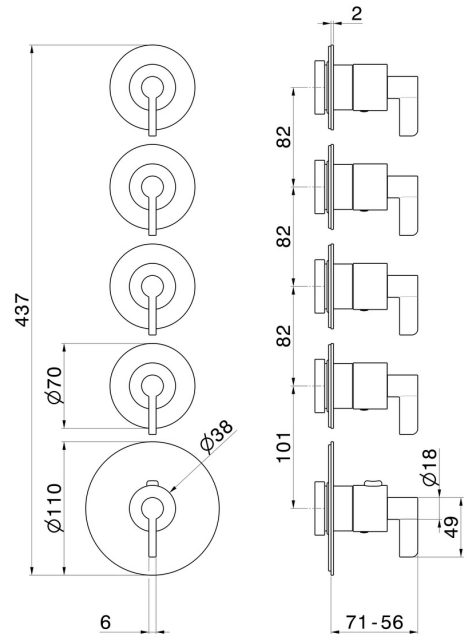

73424E.47.083

4 ways out concealed thermostatic multifunction selectors.
3/4" connections. Ø70. External part - finish Groove Bronze

FEATURES

Material	Brass
Installation	Wall concealed part
Outlets	4 Ways Out
Water mixing	Thermostatic
Required for installation	<u>27878.00.000</u>

TECHNICAL DRAWING

73424E.47.083

4 ways out concealed thermostatic multifunction selectors. 3/4" connections. Ø70. External part - finish Groove Bronze

AVAILABLE FINISHES

47.083

Groove Bronze

01.093

finish Matt Black

21.018

finish Chrome

58.061

finish PVD Copper Bronze

58.063

finish PVD Gun Metal

59.098

finish PVD Brushed Pale Gold

61.020

finish PVD Glossy Gold