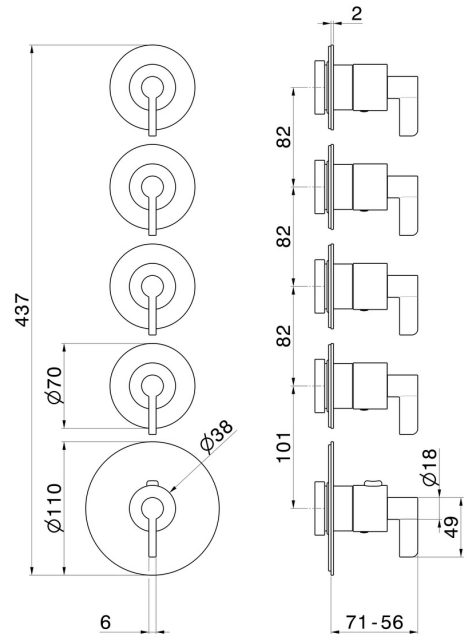

73424E.58.061

4 ways out concealed thermostatic multifunction selectors.
3/4" connections. Ø70. External part - finish PVD Copper
Bronze

FEATURES

Material	Brass
Installation	Wall concealed part
Outlets	4 Ways Out
Water mixing	Thermostatic
Required for installation	<u>27878.00.000</u>

TECHNICAL DRAWING

73424E.58.061

4 ways out concealed thermostatic multifunction selectors. 3/4" connections. Ø70. External part - finish PVD Copper Bronze

AVAILABLE FINISHES

58.061

PVD Copper Bronze

01.093

finish Matt Black

21.018

finish Chrome

47.083

finish Groove Bronze

58.063

finish PVD Gun Metal

59.098

finish PVD Brushed Pale Gold

61.020

finish PVD Glossy Gold