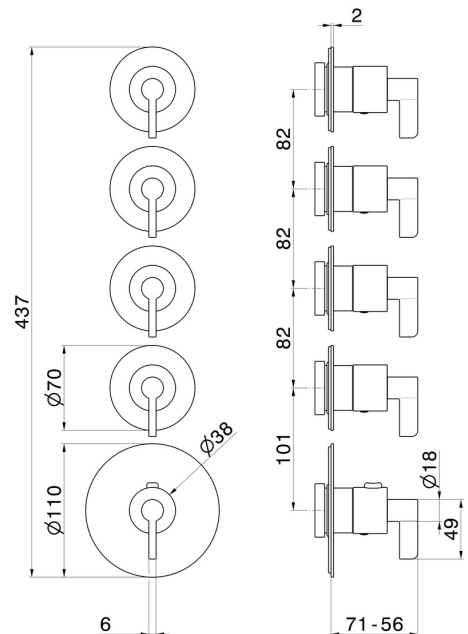

## 73424E.59.098

4 ways out concealed thermostatic multifunction selectors.  
 3/4" connections. Ø70. External part - finish PVD Brushed  
 Pale Gold

### FEATURES

Material	<b>Brass</b>
Installation	<b>Wall concealed part</b>
Outlets	<b>4 Ways Out</b>
Water mixing	<b>Thermostatic</b>
Required for installation	<b><u>27878.00.000</u></b>

### TECHNICAL DRAWING

**73424E.59.098**

4 ways out concealed thermostatic multifunction selectors. 3/4" connections. Ø70. External part - finish PVD Brushed Pale Gold

**AVAILABLE FINISHES**

---

**59.098**

PVD Brushed Pale Gold