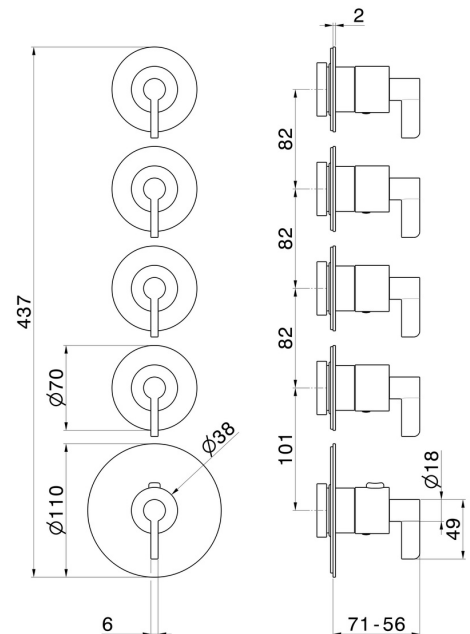

73424E.61.020

4 ways out concealed thermostatic multifunction selectors.
3/4" connections. Ø70. External part - finish PVD Glossy Gold

FEATURES

Material	Brass
Installation	Wall concealed part
Outlets	4 Ways Out
Water mixing	Thermostatic
Required for installation	<u>27878.00.000</u>

TECHNICAL DRAWING

73424E.61.020

4 ways out concealed thermostatic multifunction selectors. 3/4" connections. Ø70. External part - finish PVD Glossy Gold

AVAILABLE FINISHES

61.020

PVD Glossy Gold

01.093

finish Matt Black

21.018

finish Chrome

47.083

finish Groove Bronze

58.061

finish PVD Copper Bronze

58.063

finish PVD Gun Metal

59.098

finish PVD Brushed Pale Gold