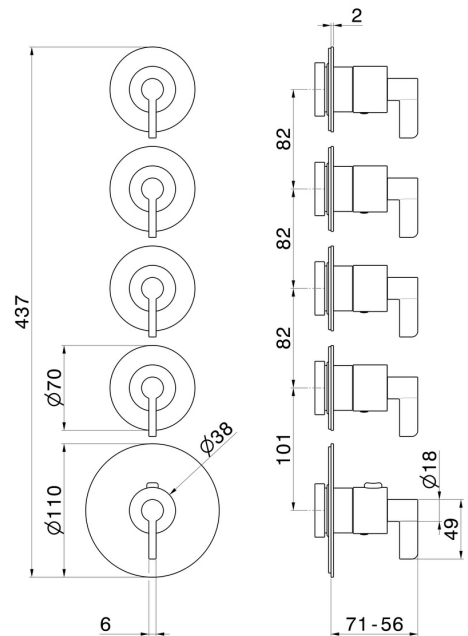

73431E.01.093

4 ways out concealed thermostatic multifunction selectors.
 3/4" connections. Ø70. External part. LUXURY - finish Matt
 Black

FEATURES

Material	Brass
Installation	Wall concealed part
Outlets	4 Ways Out
Water mixing	Thermostatic
Required for installation	<u>27878.00.000</u>

TECHNICAL DRAWING

73431E.01.093

4 ways out concealed thermostatic multifunction selectors. 3/4" connections. Ø70. External part.
LUXURY - finish Matt Black

AVAILABLE FINISHES

01.093

Matt Black

21.018

finish Chrome

47.083

finish Groove Bronze

58.061

finish PVD Copper Bronze

58.063

finish PVD Gun Metal

59.098

finish PVD Brushed Pale Gold

61.020

finish PVD Glossy Gold