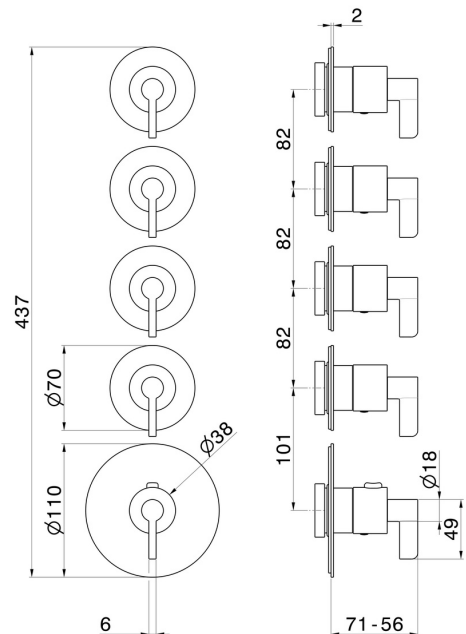

73431E.21.018

4 ways out concealed thermostatic multifunction selectors.
3/4" connections. Ø70. External part. LUXURY - finish Chrome

FEATURES

Material	Brass
Installation	Wall concealed part
Outlets	4 Ways Out
Water mixing	Thermostatic
Required for installation	<u>27878.00.000</u>

TECHNICAL DRAWING

73431E.21.018

4 ways out concealed thermostatic multifunction selectors. 3/4" connections. Ø70. External part.
LUXURY - finish Chrome

AVAILABLE FINISHES

21.018
Chrome

01.093
finish Matt Black

47.083
finish Groove Bronze

58.061
finish PVD Copper Bronze

58.063
finish PVD Gun Metal

59.098
finish PVD Brushed Pale Gold

61.020
finish PVD Glossy Gold