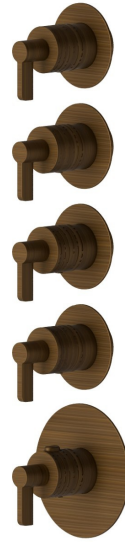

73431E.47.083

4 ways out concealed thermostatic multifunction selectors.
 3/4" connections. Ø70. External part. LUXURY - finish Groove
 Bronze

Groove Bronze

FEATURES

Material	Brass
Installation	Wall concealed part
Outlets	4 Ways Out
Water mixing	Thermostatic
Required for installation	<u>27878.00.000</u>

TECHNICAL DRAWING

73431E.47.083

4 ways out concealed thermostatic multifunction selectors. 3/4" connections. Ø70. External part.
LUXURY - finish Groove Bronze

AVAILABLE FINISHES

47.083

Groove Bronze

01.093

finish Matt Black

21.018

finish Chrome

58.061

finish PVD Copper Bronze

58.063

finish PVD Gun Metal

59.098

finish PVD Brushed Pale Gold

61.020

finish PVD Glossy Gold