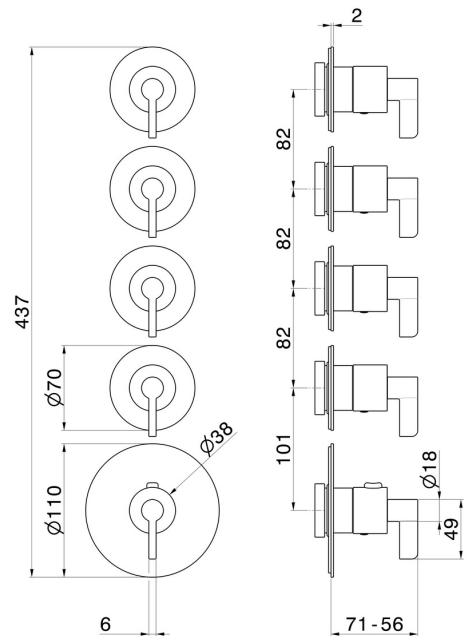

73431E.47.083

4 ways out concealed thermostatic multifunction selectors.
 3/4" connections. Ø70. External part. LUXURY - finish Groove
 Bronze

Groove Bronze

FEATURES

Material	Brass
Installation	Wall concealed part
Outlets	4 Ways Out
Water mixing	Thermostatic
Required for installation	<u>27878.00.000</u>

TECHNICAL DRAWING

73431E.47.083

4 ways out concealed thermostatic multifunction selectors. 3/4" connections. Ø70. External part.
LUXURY - finish Groove Bronze

AVAILABLE FINISHES

47.083

Groove Bronze

01.093

finish Matt Black

21.018

finish Chrome

58.061

finish PVD Copper Bronze

58.063

finish PVD Gun Metal

59.098

finish PVD Brushed Pale Gold

61.020

finish PVD Glossy Gold