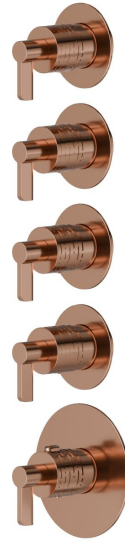

## 73431E.58.061

4 ways out concealed thermostatic multifunction selectors.  
 3/4" connections. Ø70. External part. LUXURY - finish PVD  
 Copper Bronze

PVD Copper Bronze

### FEATURES

Material	<b>Brass</b>
Installation	<b>Wall concealed part</b>
Outlets	<b>4 Ways Out</b>
Water mixing	<b>Thermostatic</b>
Required for installation	<b><u>27878.00.000</u></b>

### TECHNICAL DRAWING

**73431E.58.061**

4 ways out concealed thermostatic multifunction selectors. 3/4" connections. Ø70. External part.  
LUXURY - finish PVD Copper Bronze

**AVAILABLE FINISHES**

---

**58.061**

PVD Copper Bronze

**01.093**

finish Matt Black

**21.018**

finish Chrome

**47.083**

finish Groove Bronze

**58.063**