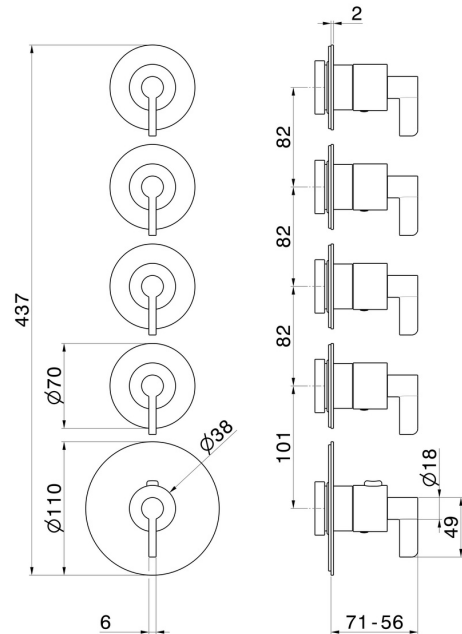

## 73431E.58.061

4 ways out concealed thermostatic multifunction selectors.  
 3/4" connections. Ø70. External part. LUXURY - finish PVD  
 Copper Bronze

PVD Copper Bronze

### FEATURES

Material	<b>Brass</b>
Installation	<b>Wall concealed part</b>
Outlets	<b>4 Ways Out</b>
Water mixing	<b>Thermostatic</b>
Required for installation	<b><u>27878.00.000</u></b>

### TECHNICAL DRAWING

**73431E.58.061**

4 ways out concealed thermostatic multifunction selectors. 3/4" connections. Ø70. External part.  
LUXURY - finish PVD Copper Bronze

**AVAILABLE FINISHES**

---

**58.061**

PVD Copper Bronze

**01.093**

finish Matt Black

**21.018**

finish Chrome

**47.083**

finish Groove Bronze

**58.063**