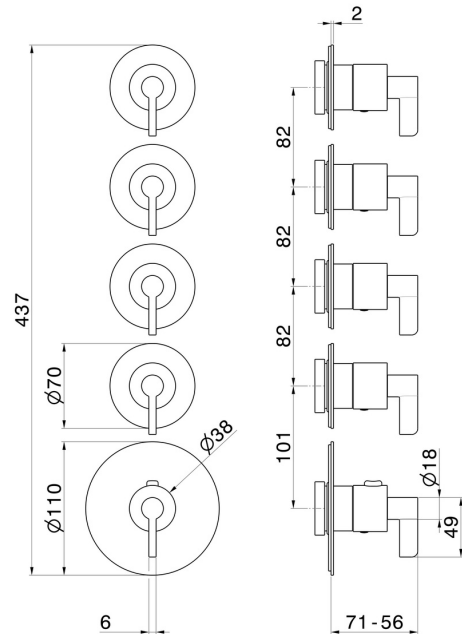

73431E.59.098

4 ways out concealed thermostatic multifunction selectors.
 3/4" connections. Ø70. External part. LUXURY - finish PVD
 Brushed Pale Gold

FEATURES

Material	Brass
Installation	Wall concealed part
Outlets	4 Ways Out
Water mixing	Thermostatic
Required for installation	<u>27878.00.000</u>

TECHNICAL DRAWING

73431E.59.098

4 ways out concealed thermostatic multifunction selectors. 3/4" connections. Ø70. External part.
LUXURY - finish PVD Brushed Pale Gold

AVAILABLE FINISHES

59.098

PVD Brushed Pale Gold