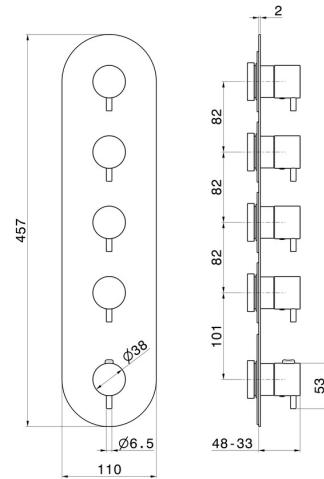

## 67604E.01.093

4 ways out concealed thermostatic multifunction selectors.  
3/4" connections. External part - finish Matt Black

### FEATURES

Material	<b>Brass</b>
Installation	<b>Wall concealed part</b>
Outlets	<b>4 Ways Out</b>
Water mixing	<b>Thermostatic</b>
Required for installation	<b><u>27878.00.000</u></b>

### TECHNICAL DRAWING

 **AR Preview**  
try it in your home

**More Details**  
on our [website](#)

**67604E.01.093**

4 ways out concealed thermostatic multifunction selectors. 3/4" connections. External part - finish Matt Black